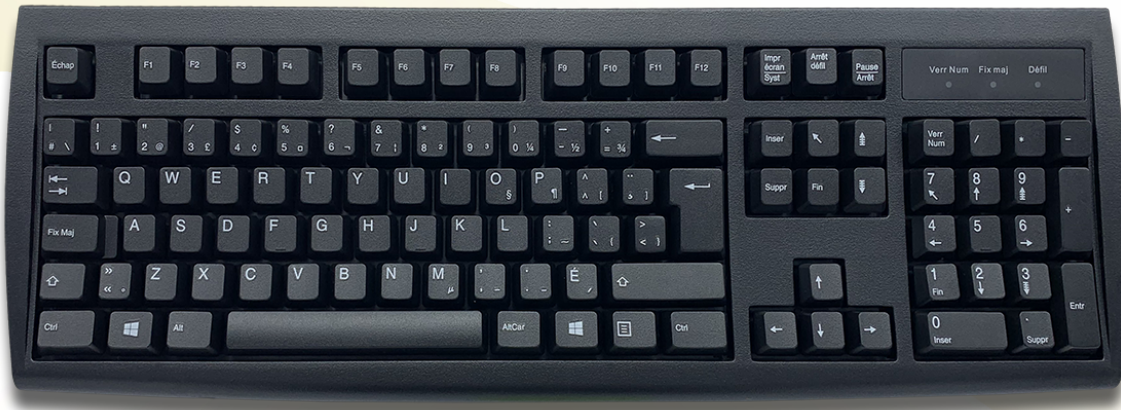

KBS225CF-USB-BL

200 Series USB Black

French Canadian Layout

200 Series

The SOLIDUS 105 Microsoft® French Canadian Keyboard layout with French Function Keys, is designed for the Microsoft Windows operating system. It features left and right Windows keys and an application key. This keyboard is fully compatible with all versions of Microsoft Windows and features auto repeat on hold down for all character, cursor and numeric keys. Num Lock, Caps Lock and Scroll lock lights indicate their operational conditions. The keyboard angle adjustment allows for improved typing posture.

Specification Data

Mechanical Specifications:

- Tactile force feedback: 28 +/- 10g
- Total Travel: 0.15 +/- 0.016 (inch)
- Key Switch: Silicone Rubber Pad
- Pre-Travel: 0.0433 +/- 0.016 (inch)
- Cable: USB, Straight
- Operating force: 57 +/- 14g.
- Dimensions: 480mm x 167mm x 30mm
- RoHS Compliant
- 3 Year Warranty